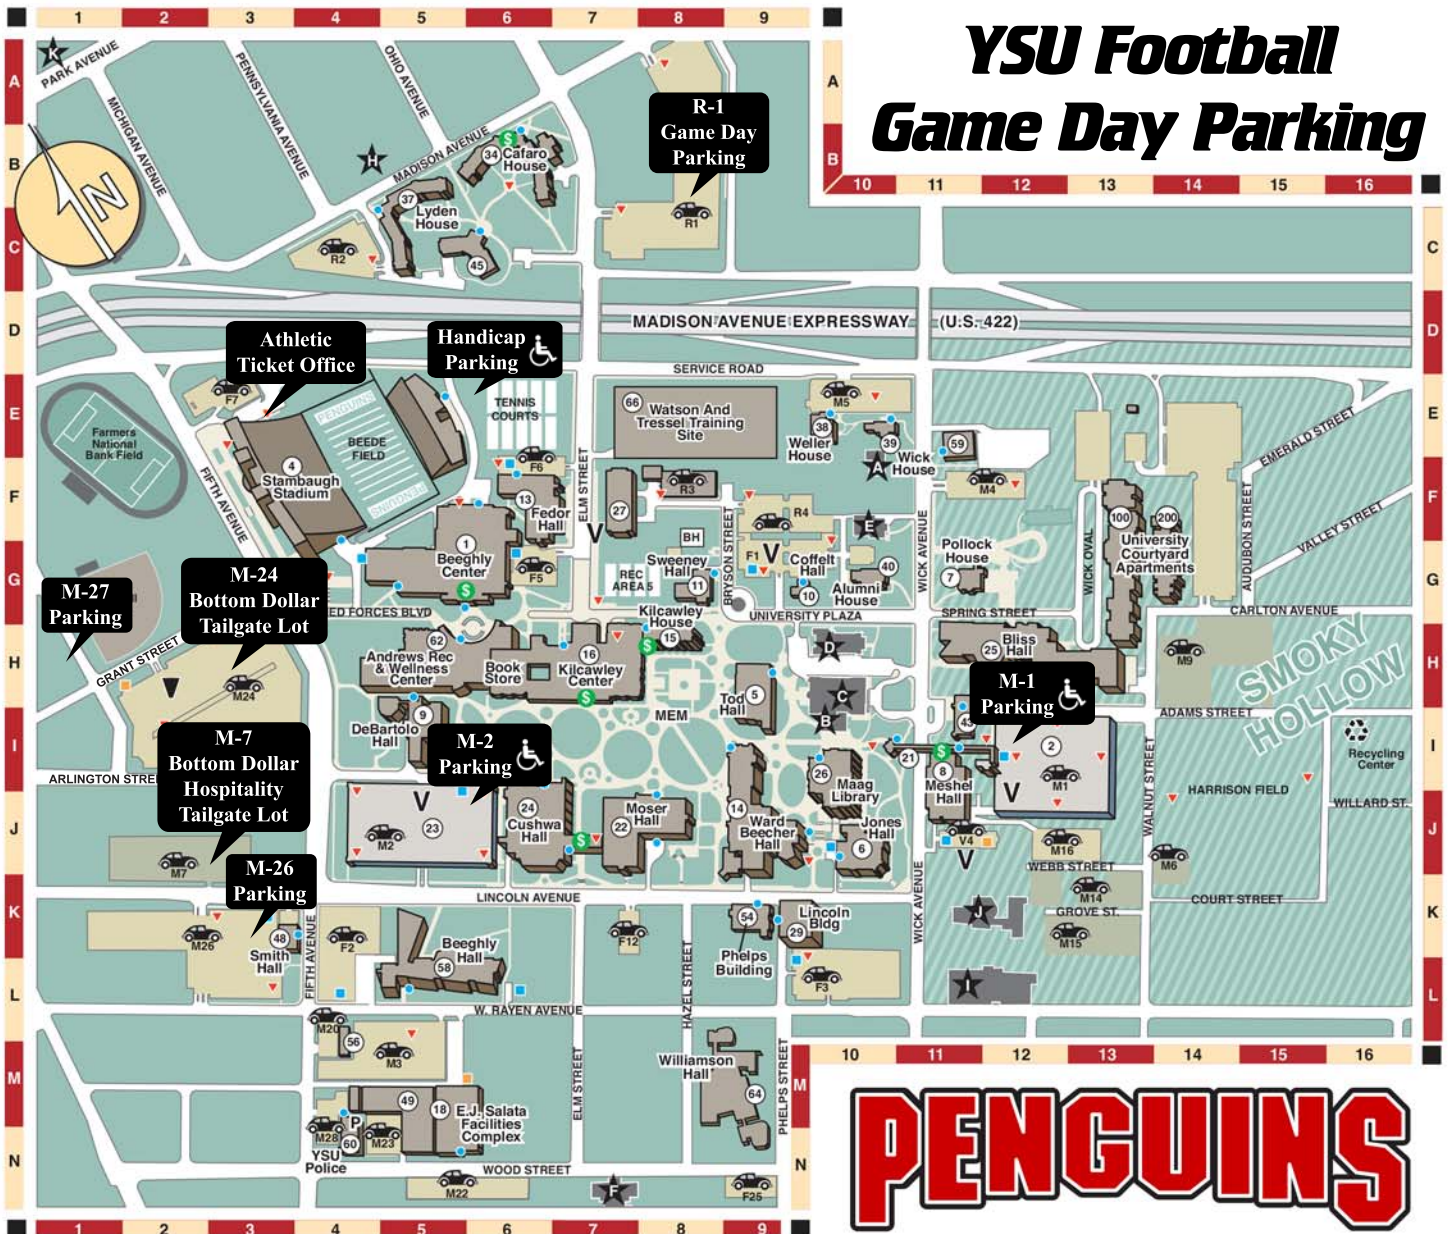

# YSU Football Game Day Parking

**M-1:** Open and handicap parking available for \$5. Penguin Shuttles will be available before and after each home game.

**M-2:** Open and handicap parking available for \$5. Penguin Shuttles will be available before and after each home game.

**M-26:** Open parking available for \$5. Penguin Shuttles will be available before and after each home football game.

**M-27:** Open parking available for \$5.

Handicap Parking behind the east side stands will be available 90 minutes before kickoff. This lot can be accessed through the Eastbound Service Road. Passes are \$5 and will be sold on a first-come, first-served basis.

## Tailgate Lots

**M-7:** Bottom Dollar Corporate Hospitality Tailgate Lot - Tailgate passes are \$20 and can be purchased in advance or on game day. (Based on availability)

**M-24:** Bottom Dollar Season Tailgate Lot - Season tailgate passes are sold on a season basis only