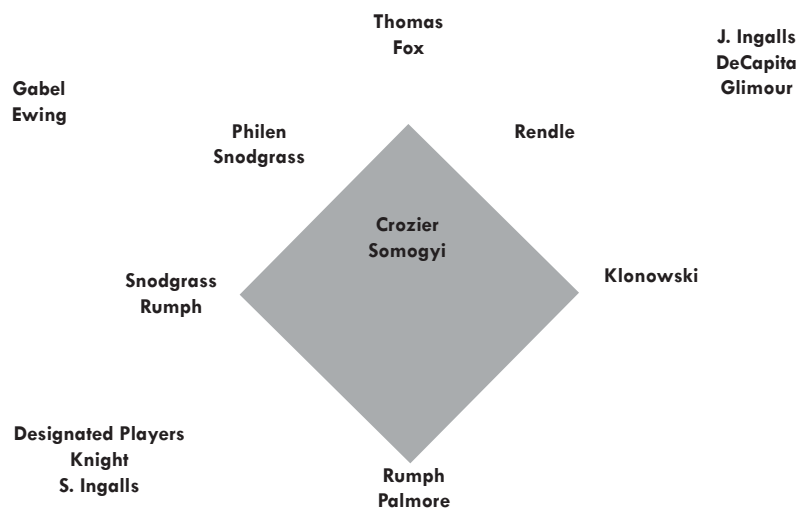

Crozier, Rendle, Rumph Among League Leaders

Freshman pitcher Casey Crozier is making a name for herself among Horizon League pitchers. Crozier ranks fourth in the league with 10 wins, but is also fourth with 111.1 innings pitched. She is sixth in the circuit with 72 strikeouts and ninth with a .246 opposing batting average. Senior Kristina Rendle and sophomore Vicky Rumph are also in the top 10 in batting average. Rendle ranks fifth in the league with a .358 batting average while Rumph is ninth at .340.

2011 YSU Softball Statistical Leaders

Batting Average

Jordan Ingalls	.417
Amanda Palmore	.375
Kristina Rendle	.358
Haley Knight	.355
Vicky Rumph	.340
Haley Thomas	.317

Runs

Kristina Rendle	30
Haley Thomas	29
Jordan Ingalls	20
Vicky Rumph	16

Hits

Jordan Ingalls	43
Kristina Rendle	38
Vicky Rumph	36
Haley Thomas	33

Doubles

Jordan Ingalls	7
Haley Thomas	6
Kim Klonowski	5
Kristina Rendle	4

Triples

Jordan Ingalls	4
Kristina Rendle	2

Home Runs

Jordan Ingalls	4
Haley Thomas	4
Vicky Rumph	3

RBI

Kim Klonowski	26
Kristen Philen	13
Vicky Rumph	13

Slugging Percentage

Jordan Ingalls	.680
Haley Thomas	.510
Amanda Palmore	.500

Wins

Casey Crozier	10
Hana Somogyi	8

ERA

Casey Crozier	3.02

Strikeouts

Casey Crozier	72
Hana Somogyi	44

Innings Pitched

Casey Crozier	111.1
Hana Somogyi	82.1

2011 YOUNGSTOWN STATE PROBABLE DEPTH CHART